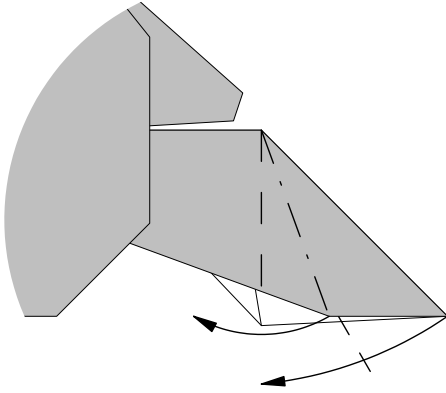

Y.L.van Muilekom

This human figure consists of two sheets
The top part of the body should start white side down to get a white 'shirt'
The bottom part should be color down to get colored trousers
Designed because I needed two white/black dressed people to my wheelchair

8 Dark area is double

9 Swivel bottom front around line in seat (through dots)

10

View in front bottom part

11 Fold triangles and lock with next fold

12 Form seat and fold bottom layer back

13 Front wheels

14

15

16

17

18 Handles on top of back

19

20

21