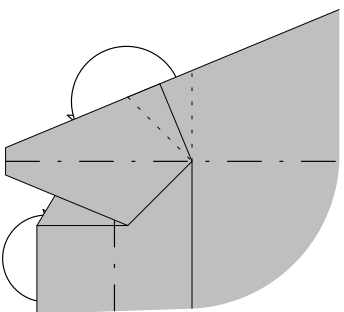

Y.L.van Muilekom

This human figure consists of two sheets
The top part of the body should start white side down to get a white 'shirt'
The bottom part should be color down to get colored trousers
Designed because I needed two white/black dressed people to my wheelchair

15

16

17

18 Handles on top of back

19

20

21