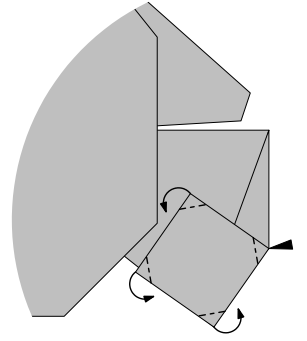

Y.L.van Muilekom

This human figure consists of two sheets
The top part of the body should start white side down to get a white 'shirt'
The bottom part should be color down to get colored trousers
Designed because I needed two white/black dressed people to my wheelchair

8 Dark area is double

9 Swivel bottom front around line in seat (through dots)

10

View in front bottom part

11 Fold triangles and lock with next fold

12 Form seat and fold bottom layer back

13 Front wheels

14

15

16

17

18 Handles on top of back

19

20

21