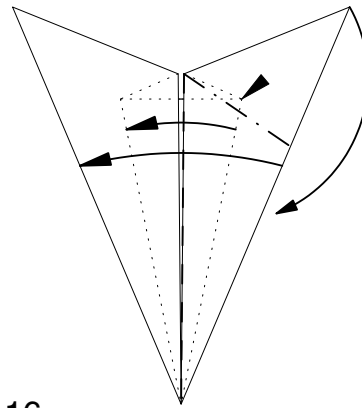

Y.L.van Muilekom

This human figure consists of two sheets
The top part of the body should start white side down to get a white 'shirt'
The bottom part should be color down to get colored trousers
Designed because I needed two white/black dressed people to my wheelchair

1 Top part of body

2

3

4

5

6

7

8

9

10

11

12

13 Top part of body finished

14 Bottom part of body; precrease

15

16

17

18 Bottom part of body finished

19 Insert bottom part in top part

20

21

22 Fold inside

23 Form arms and legs

24 Form hands