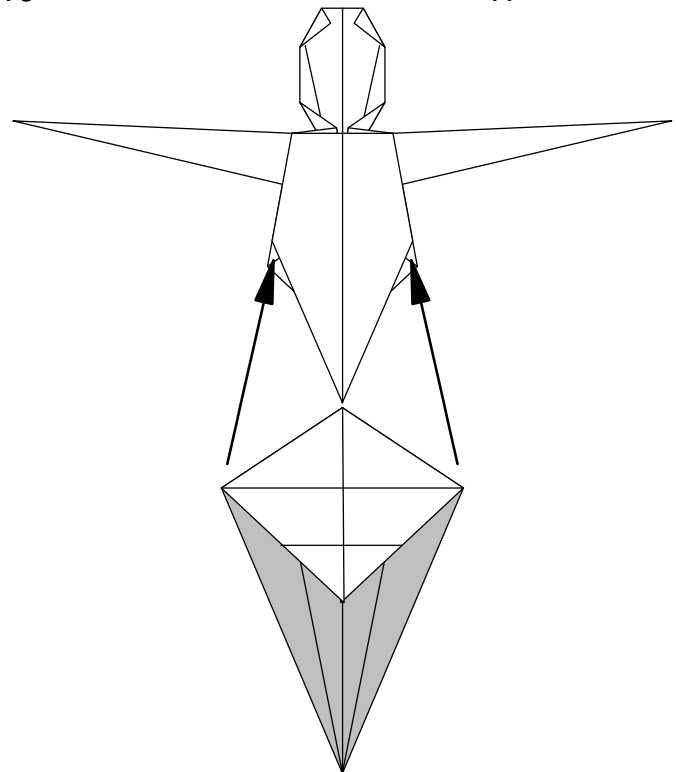

Y.L.van Muilekom

This human figure consists of two sheets
The top part of the body should start white side down to get a white 'shirt'
The bottom part should be color down to get colored trousers
Designed because I needed two white/black dressed people to my wheelchair

1 Top part of body

2

3

4

5

6

7

8

9

10

11

12

13 Top part of body finished

14 Bottom part of body; precrease

15

16

17

18 Bottom part of body finished

19 Insert bottom part in top part

20

21

22 Fold inside

23 Form arms and legs

24 Form hands