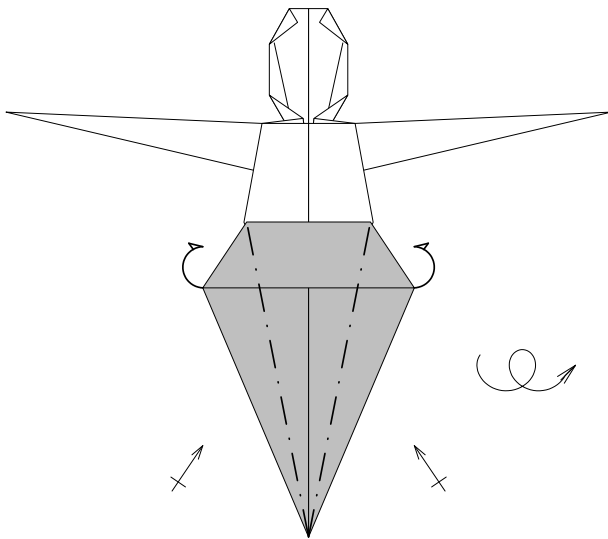

Y.L.van Muilekom

This human figure consists of two sheets
The top part of the body should start white side down to get a white 'shirt'
The bottom part should be color down to get colored trousers
Designed because I needed two white/black dressed people to my wheelchair

1 Top part of body

2

3

4

5

6

7

8

9

10

11

12

13 Top part of body finished

14 Bottom part of body; precrease

15

16

17

18 Bottom part of body finished

19 Insert bottom part in top part

20

21

22 Fold inside

23 Form arms and legs

24 Form hands