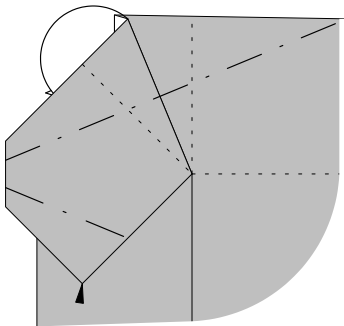

Y.L.van Muilekom

This human figure consists of two sheets
The top part of the body should start white side down to get a white 'shirt'
The bottom part should be color down to get colored trousers
Designed because I needed two white/black dressed people to my wheelchair

8 Dark area is double

9 Swivel bottom front around line in seat (through dots)

10

View in front bottom part

11 Fold triangles and lock with next fold

12 Form seat and fold bottom layer back

13 Front wheels

14

15

16

17

18 Handles on top of back

19

20

21