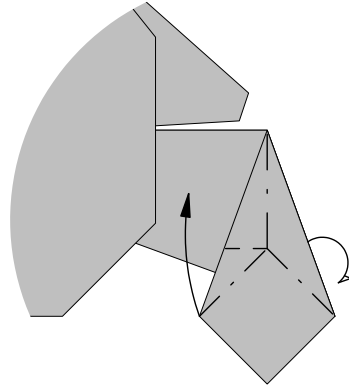

Y.L.van Muilekom

This human figure consists of two sheets
The top part of the body should start white side down to get a white 'shirt'
The bottom part should be color down to get colored trousers
Designed because I needed two white/black dressed people to my wheelchair

8 Dark area is double

9 Swivel bottom front around line in seat (through dots)

10

View in front bottom part

11 Fold triangles and lock with next fold

12 Form seat and fold bottom layer back

13 Front wheels

14

15

16

17

18 Handles on top of back

19

20

21