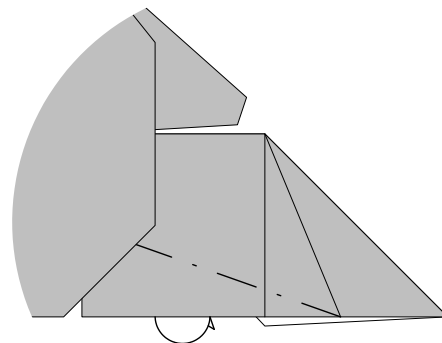

Y.L.van Muilekom

This human figure consists of two sheets
The top part of the body should start white side down to get a white 'shirt'
The bottom part should be color down to get colored trousers
Designed because I needed two white/black dressed people to my wheelchair

8 Dark area is double

9 Swivel bottom front around line in seat (through dots)

10

View in front bottom part

11 Fold triangles and lock with next fold

12 Form seat and fold bottom layer back

13 Front wheels

14