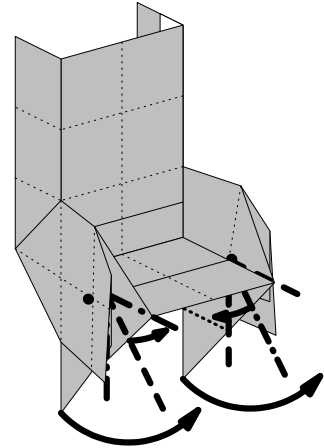

Y.L.van Muilekom

This human figure consists of two sheets
The top part of the body should start white side down to get a white 'shirt'
The bottom part should be color down to get colored trousers
Designed because I needed two white/black dressed people to my wheelchair

17

18 Bottom part of body finished

19 Insert bottom part in top part

20

21

22 Fold inside

23 Form arms and legs

24 Form hands

8 Dark area is double

9 Swivel bottom front around line in seat (through dots)

10

View in front bottom part

11 Fold triangles and lock with next fold

12 Form seat and fold bottom layer back

13 Front wheels

14