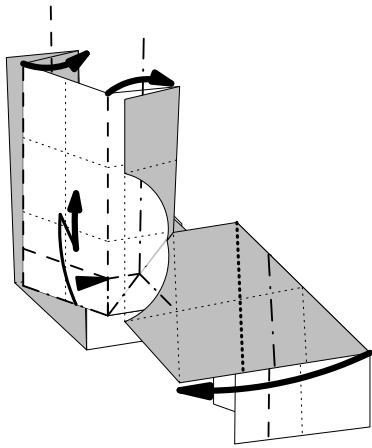

7

8 Dark area is double

9 Swivel bottom front around line in seat (through dots)

10

View in front bottom part

11 Fold triangles and lock with next fold

12 Form seat and fold bottom layer back

13 Front wheels

14