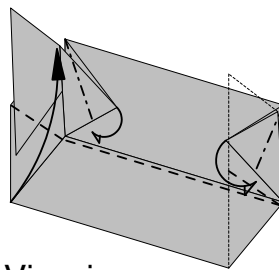

Y.L.van Muilekom

This human figure consists of two sheets
The top part of the body should start white side down to get a white 'shirt'
The bottom part should be color down to get colored trousers
Designed because I needed two white/black dressed people to my wheelchair

17

18 Bottom part of body finished

19 Insert bottom part in top part

20

21

22 Fold inside

23 Form arms and legs

24 Form hands

8 Dark area is double

9 Swivel bottom front around line in seat (through dots)

10

View in front bottom part

11 Fold triangles and lock with next fold

12 Form seat and fold bottom layer back

13 Front wheels

14