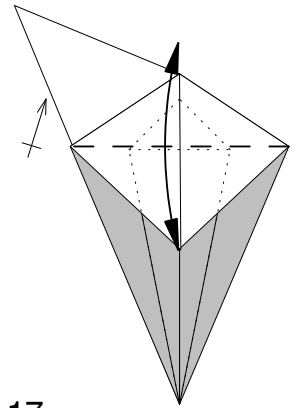

Y.L.van Muilekom

This human figure consists of two sheets
The top part of the body should start white side down to get a white 'shirt'
The bottom part should be color down to get colored trousers
Designed because I needed two white/black dressed people to my wheelchair

1 Top part of body

2

3

4

5

6

7

8

9

10

11

12

13 Top part of body finished

14 Bottom part of body; precrease

15

16

17

18 Bottom part of body finished

19 Insert bottom part in top part

20

21

22 Fold inside

23 Form arms and legs

24 Form hands