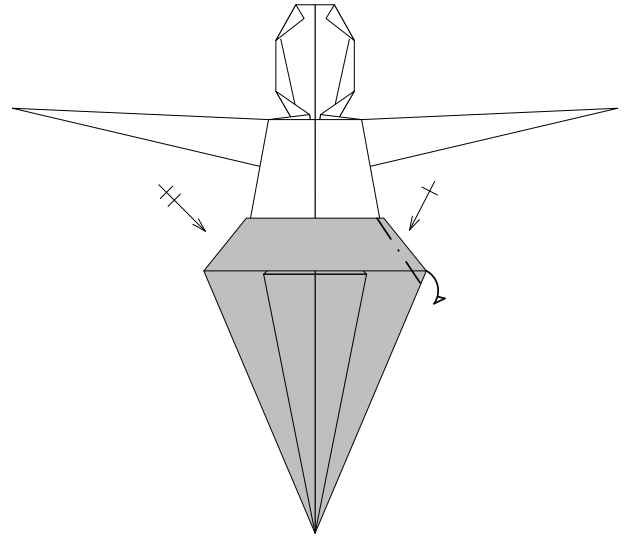

Y.L.van Muilekom

This human figure consists of two sheets
The top part of the body should start white side down to get a white 'shirt'
The bottom part should be color down to get colored trousers
Designed because I needed two white/black dressed people to my wheelchair

17

18 Bottom part of body finished

19 Insert bottom part in top part

20

21

22 Fold inside

23 Form arms and legs

24 Form hands