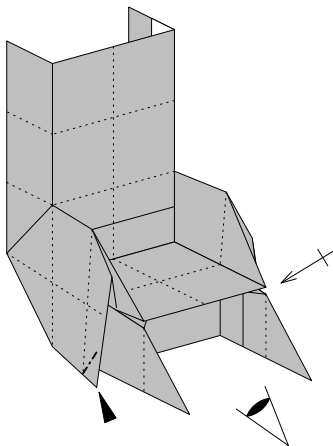

Y.L.van Muilekom

This human figure consists of two sheets
The top part of the body should start white side down to get a white 'shirt'
The bottom part should be color down to get colored trousers
Designed because I needed two white/black dressed people to my wheelchair

17

18 Bottom part of body finished

19 Insert bottom part in top part

20

21

22 Fold inside

23 Form arms and legs

24 Form hands

8 Dark area is double

9 Swivel bottom front around line in seat (through dots)

10

View in front bottom part

11 Fold triangles and lock with next fold

12 Form seat and fold bottom layer back

13 Front wheels

14