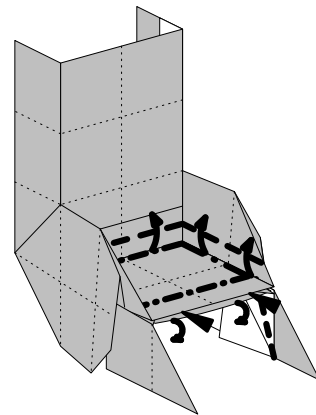

Y.L.van Muilekom

This human figure consists of two sheets
The top part of the body should start white side down to get a white 'shirt'
The bottom part should be color down to get colored trousers
Designed because I needed two white/black dressed people to my wheelchair

8 Dark area is double

9 Swivel bottom front around line in seat (through dots)

10

View in front bottom part

11 Fold triangles and lock with next fold

12 Form seat and fold bottom layer back

13 Front wheels

14

15

16

17

18 Handles on top of back

19

20

21